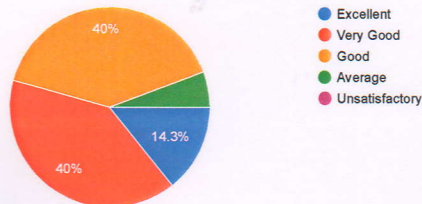

 Copy

35 responses

6) How would you rate the infrastructure of the college?

 Copy

35 responses

7) How do you rate the learning experience of your wardin the college?

 Copy

35 responses

8) Opinion about academic knowledge and skills of the faculty

 Copy

35 responses

9) Rate about the resources provided by the college

 Copy

35 responses

10) Opinion about the fests, events and extra-curricular activities arranged by the college?