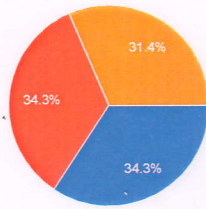

## Parent's Feedback 2023-24

35 responses

[Publish analytics](#)

Vc. PRINCIPAL

Rajarambapu College of Sugar Technology  
Islampur, Tal. Walwa, Dist. Sangli. 415 409

2) Admission procedure

 Copy

35 responses