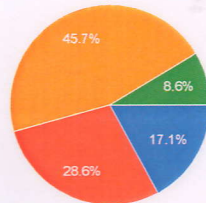

4) Academic Discipline (i.e. timely conduct of lectures, practicals and related activities) observed by the college

Copy

35 responses