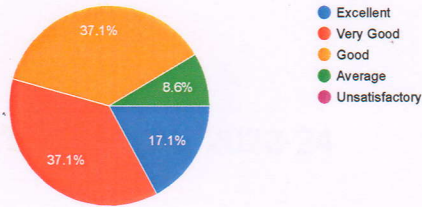

 Copy

35 responses

6) How would you rate the infrastructure of the college?

 Copy

35 responses

7) How do you rate the learning experience of your wardin the college?

 Copy

35 responses

8) Opinion about academic knowledge and skills of the faculty

 Copy

35 responses

9) Rate about the resources provided by the college

 Copy

35 responses

10) Opinion about the fests, events and extra-curricular activities arranged by the college?